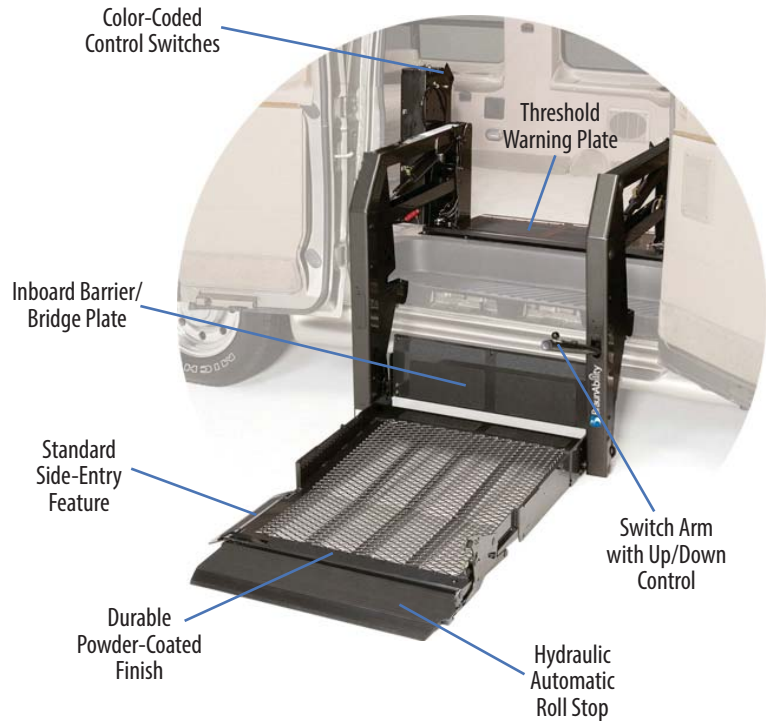

Millennium Series eBrochure

The Millennium Series is the true workhorse of the BraunAbility line. Designed for installation in the side or rear doors of domestic full-size vans, three standard models with platform lengths up to 51" ensure there is a power wheelchair lift to fit your needs. With dual hydraulic lifting arms, you'll come to rely on the lift's strength and dependability day after day, year after year.

The Millennium Series lifts are fully hydraulic in operation, for both the fold/unfold and up/down cycles. Lift operation is controlled by the standard hand-held control, the on-lift controls, or the optional remote control.

The Millennium Series is designed for installation in the side or rear doors of domestic full-size vans. To make your travels more enjoyable, each lift features BraunAbility's Quiet-Ride™ system to ensure the quietest possible riding environment.

Side-Entry Platform for Tight Parking Situations

	Millennium Series
Platform Width	31"
Platform Length	43", 47" & 51"
Lifting Capacity	750 lbs.
Hand-Held Control	Standard
Manual Backup	Standard
Remote Control	Optional
Door Operators	Optional
Side-Entry Platform	Yes
Side Door Installation	Yes
Rear Door Installation	Yes
Unit Weight	332 lbs.